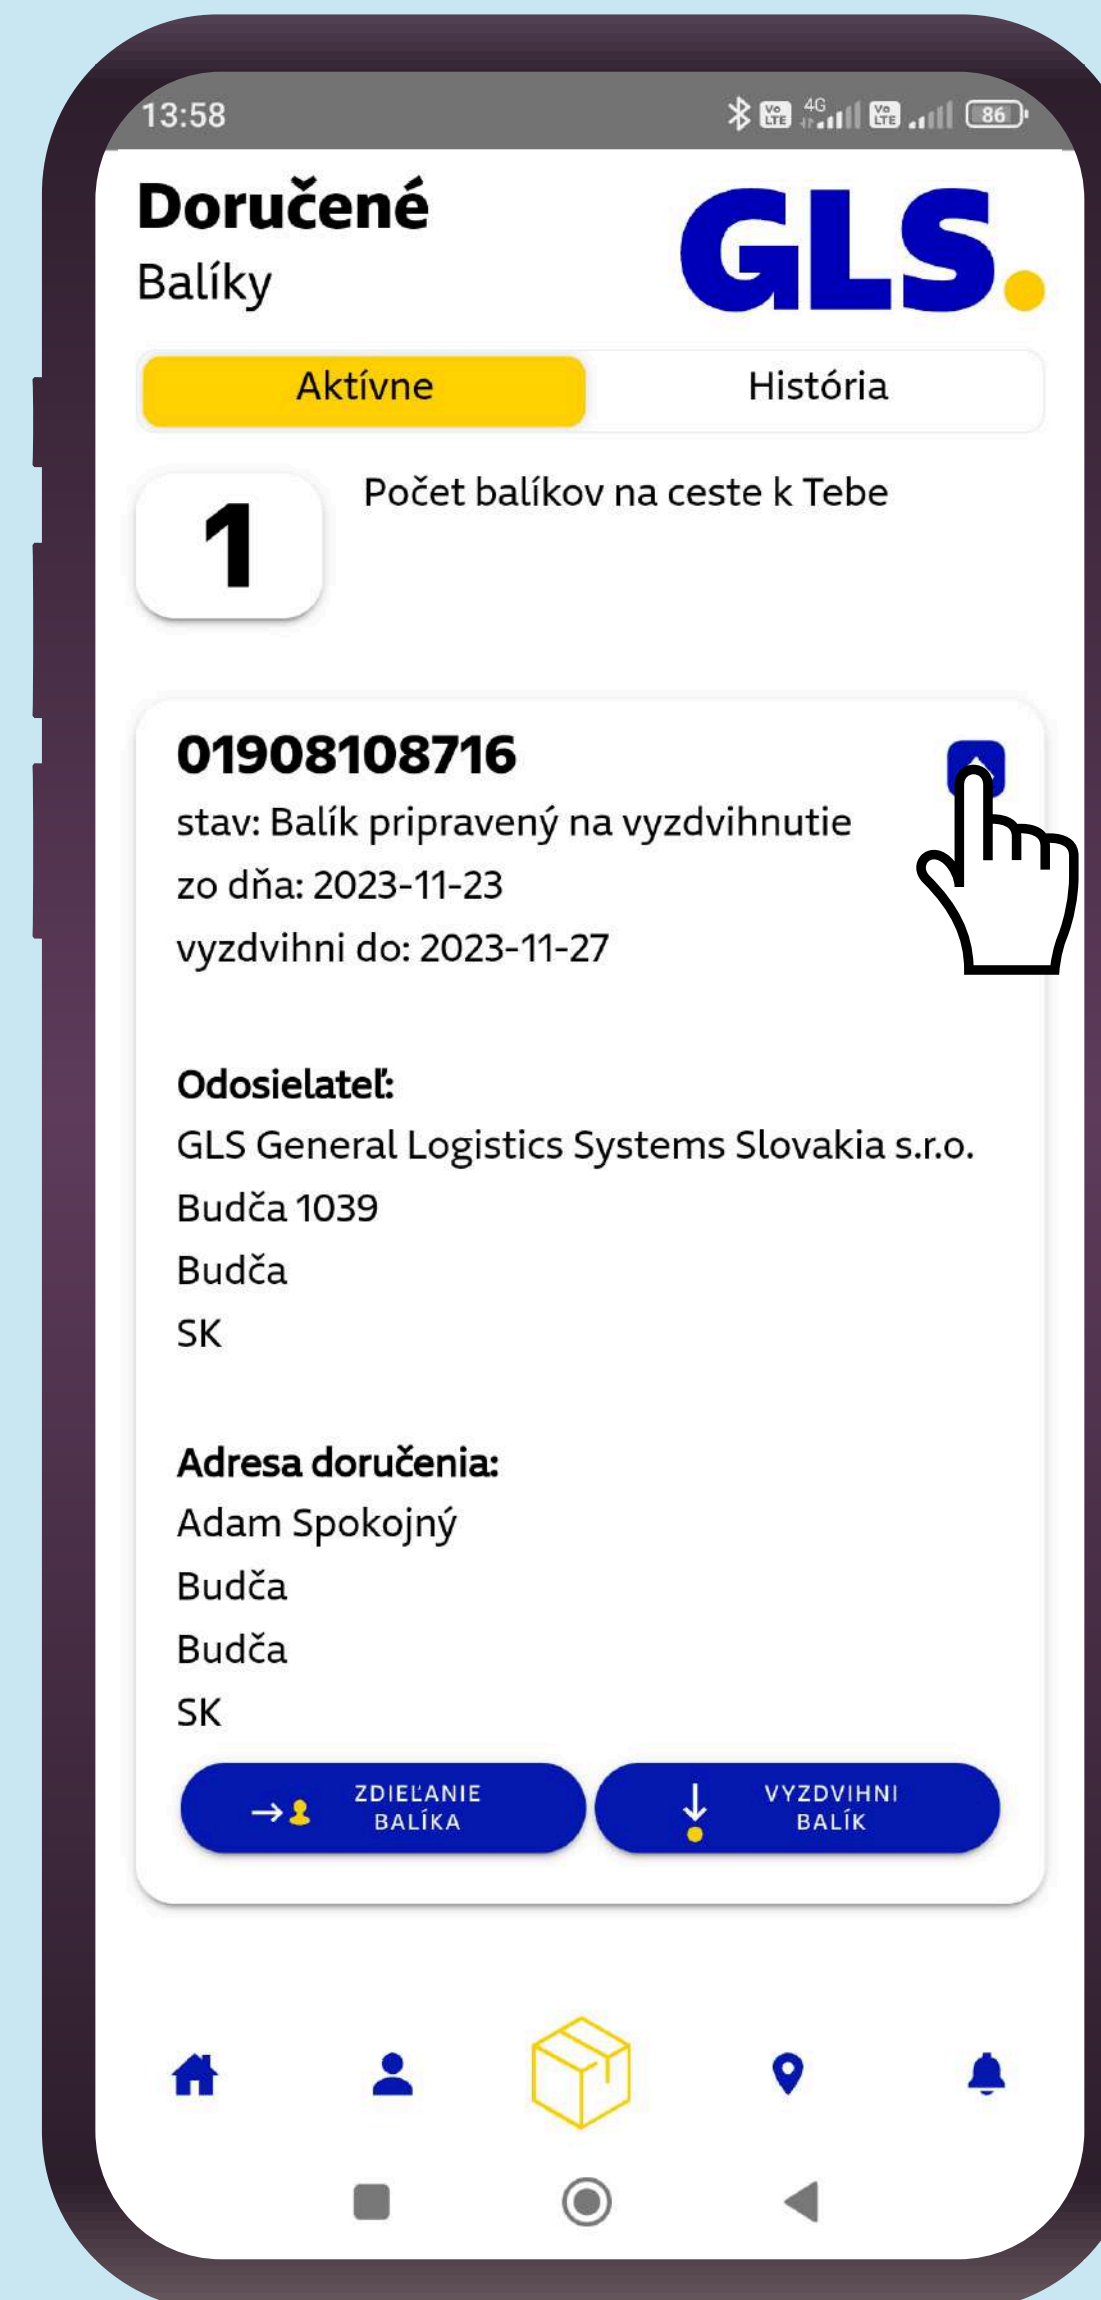

I will receive **an SMS**
or push notification
where will I pick up
my parcel at Parcel Locker

I can see my **delivered**
and shipped parcels

I click on delivered parcels
and see the **status of my parcel**

I have **location services** enabled,
bluetooth on and **internet access**
available

I click the button
PICK UP THE PARCEL

I OPEN THE BOX
and I will pick up the parcel

And the PARCEL is mine!

Thank you ●

↓ ●
For
downloading
our app