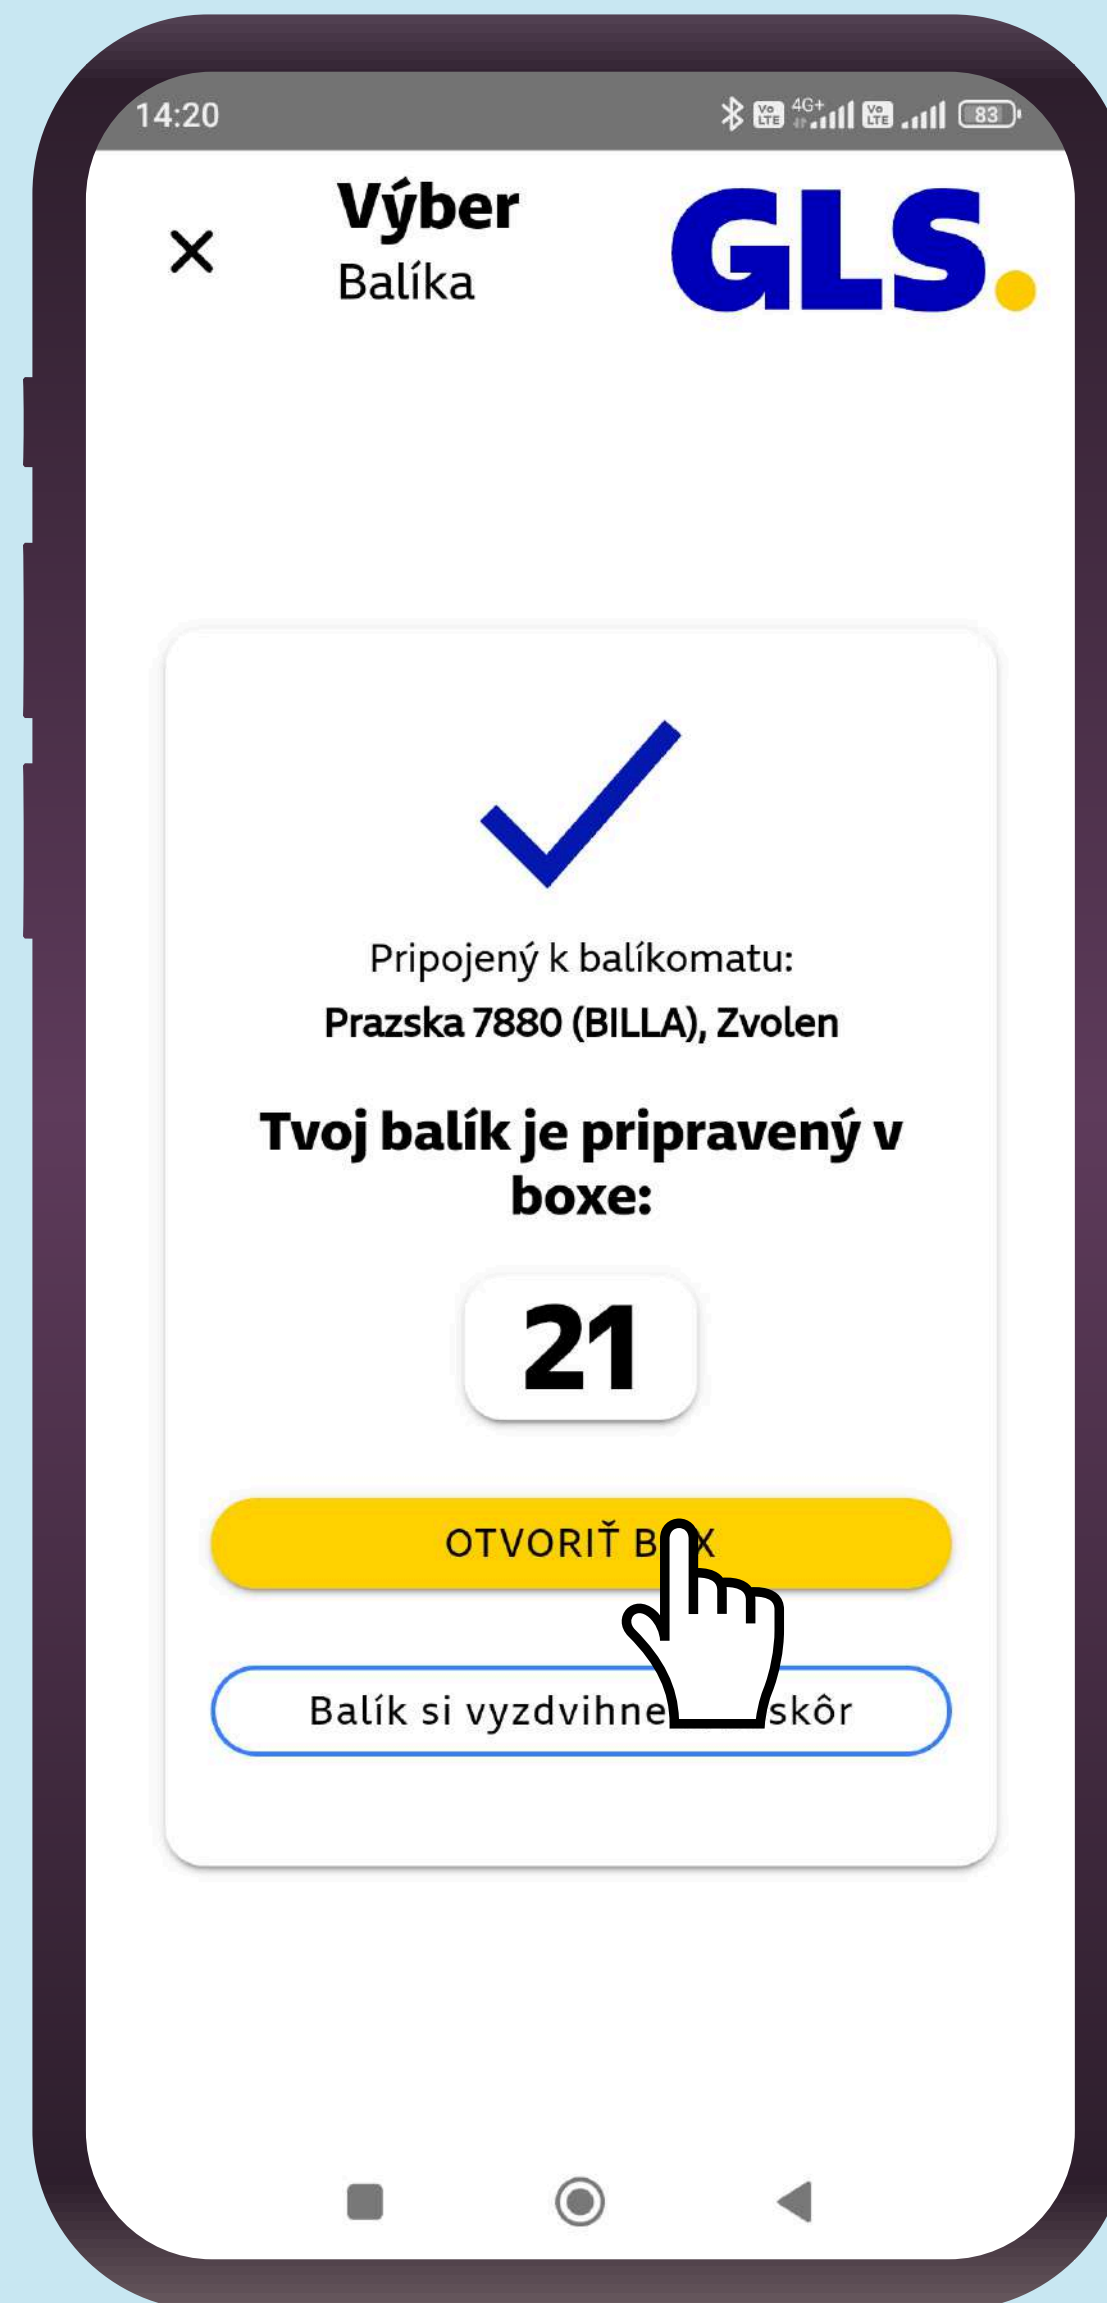

I will receive **an SMS**
or push notification
where will I pick up
my parcel at Parcel Locker

I can see my **delivered**
and shipped parcels

I click on delivered parcels
and see the **status of my parcel**

I have **location services** enabled,
bluetooth on and **internet access**
available

I click the button
PICK UP THE PARCEL

I OPEN THE BOX
and I will pick up the parcel

And the PARCEL is mine!

Thank you ●

↓ ●
For
downloading
our app