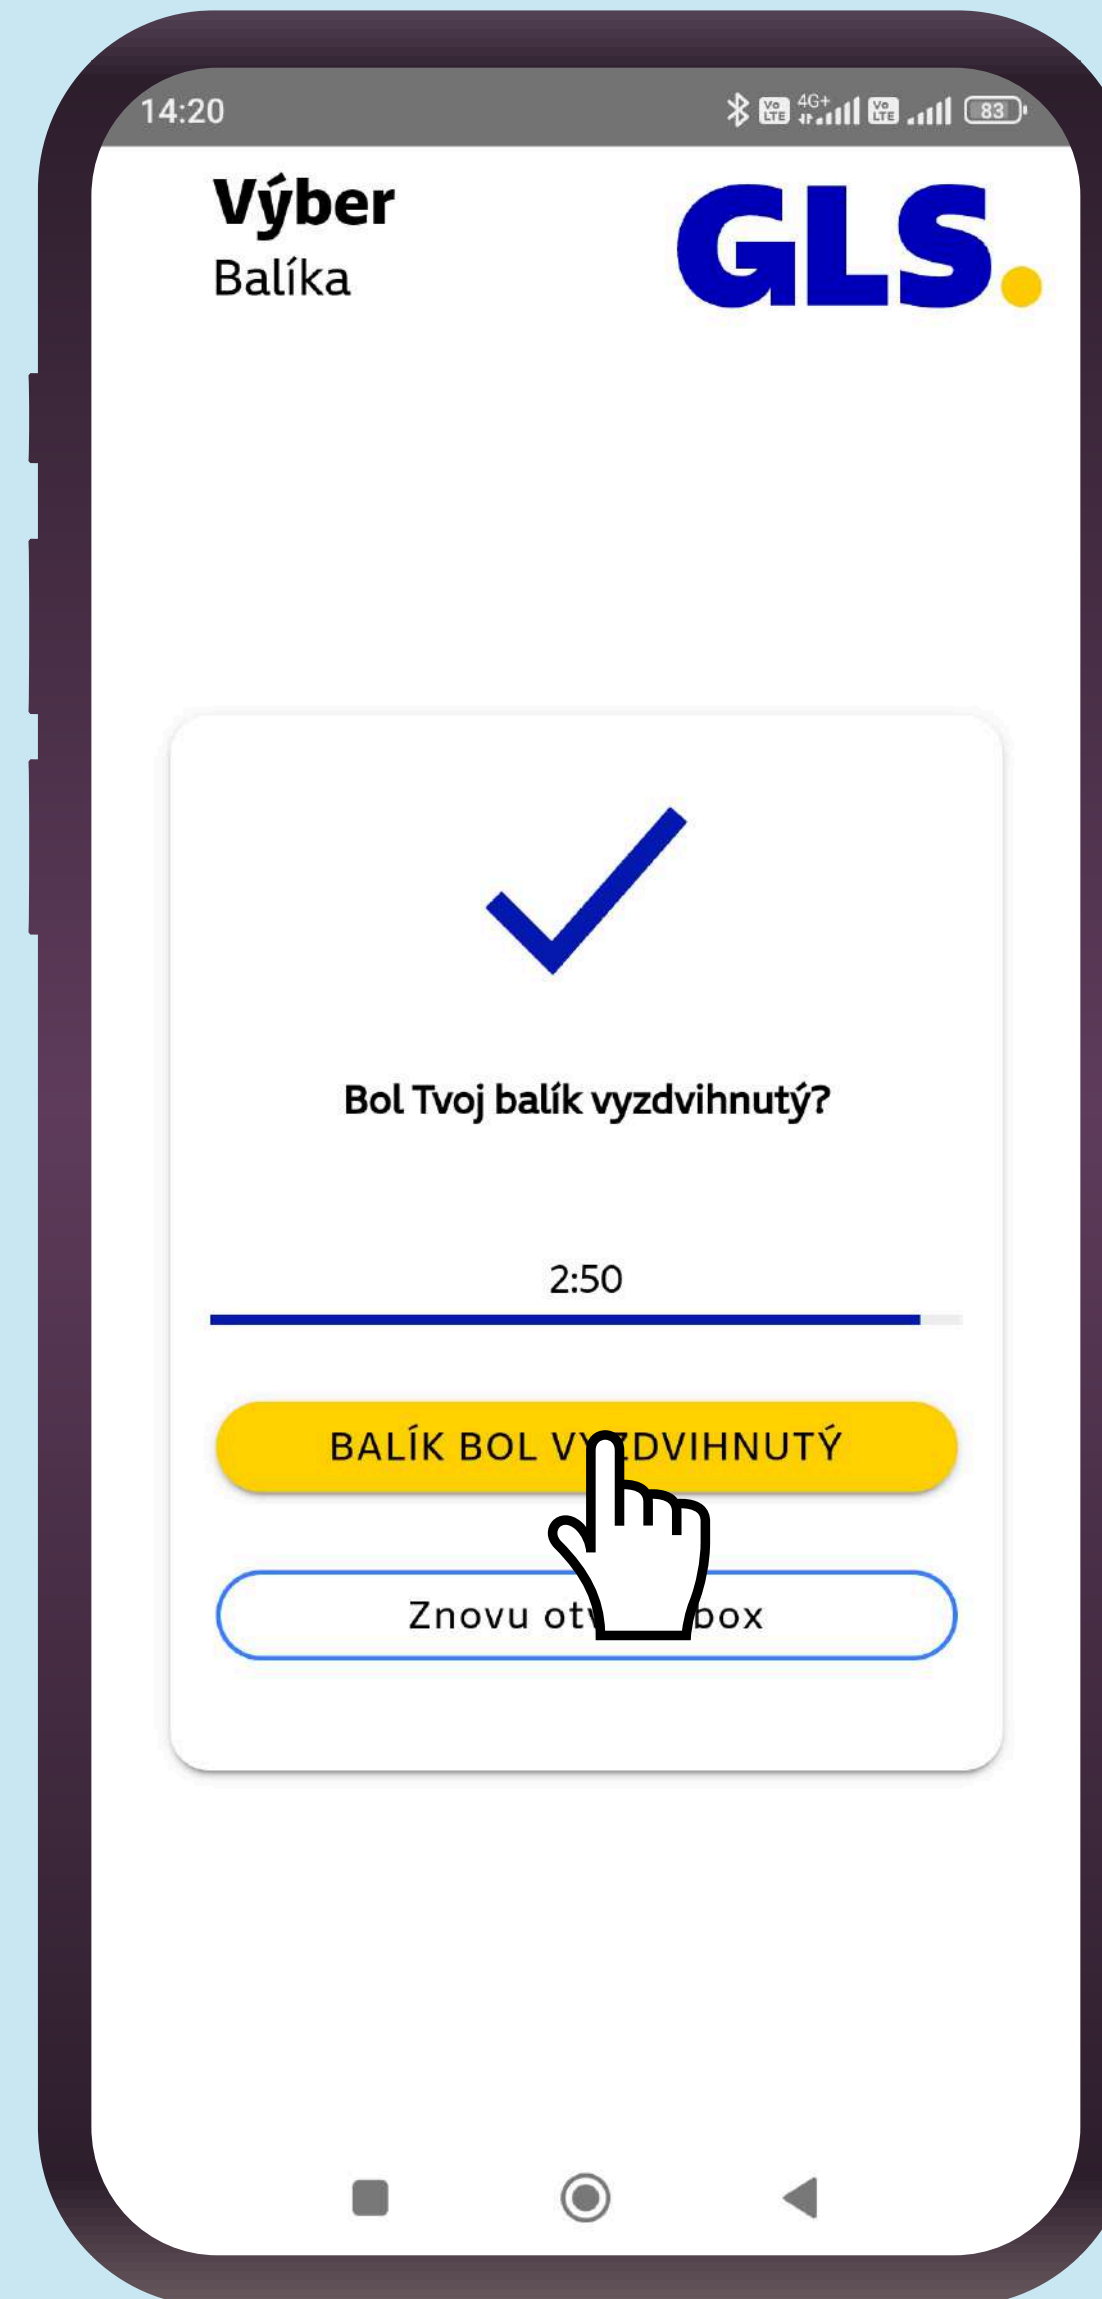

I will receive **an SMS**
or push notification
where will I pick up
my parcel at Parcel Locker

I can see my **delivered**
and shipped parcels

I click on delivered parcels
and see the **status of my parcel**

I have **location services** enabled,
bluetooth on and **internet access**
available

I click the button
PICK UP THE PARCEL

I OPEN THE BOX
and I will pick up the parcel

And the PARCEL is mine!

Thank you ●

↓ ●
For
downloading
our app