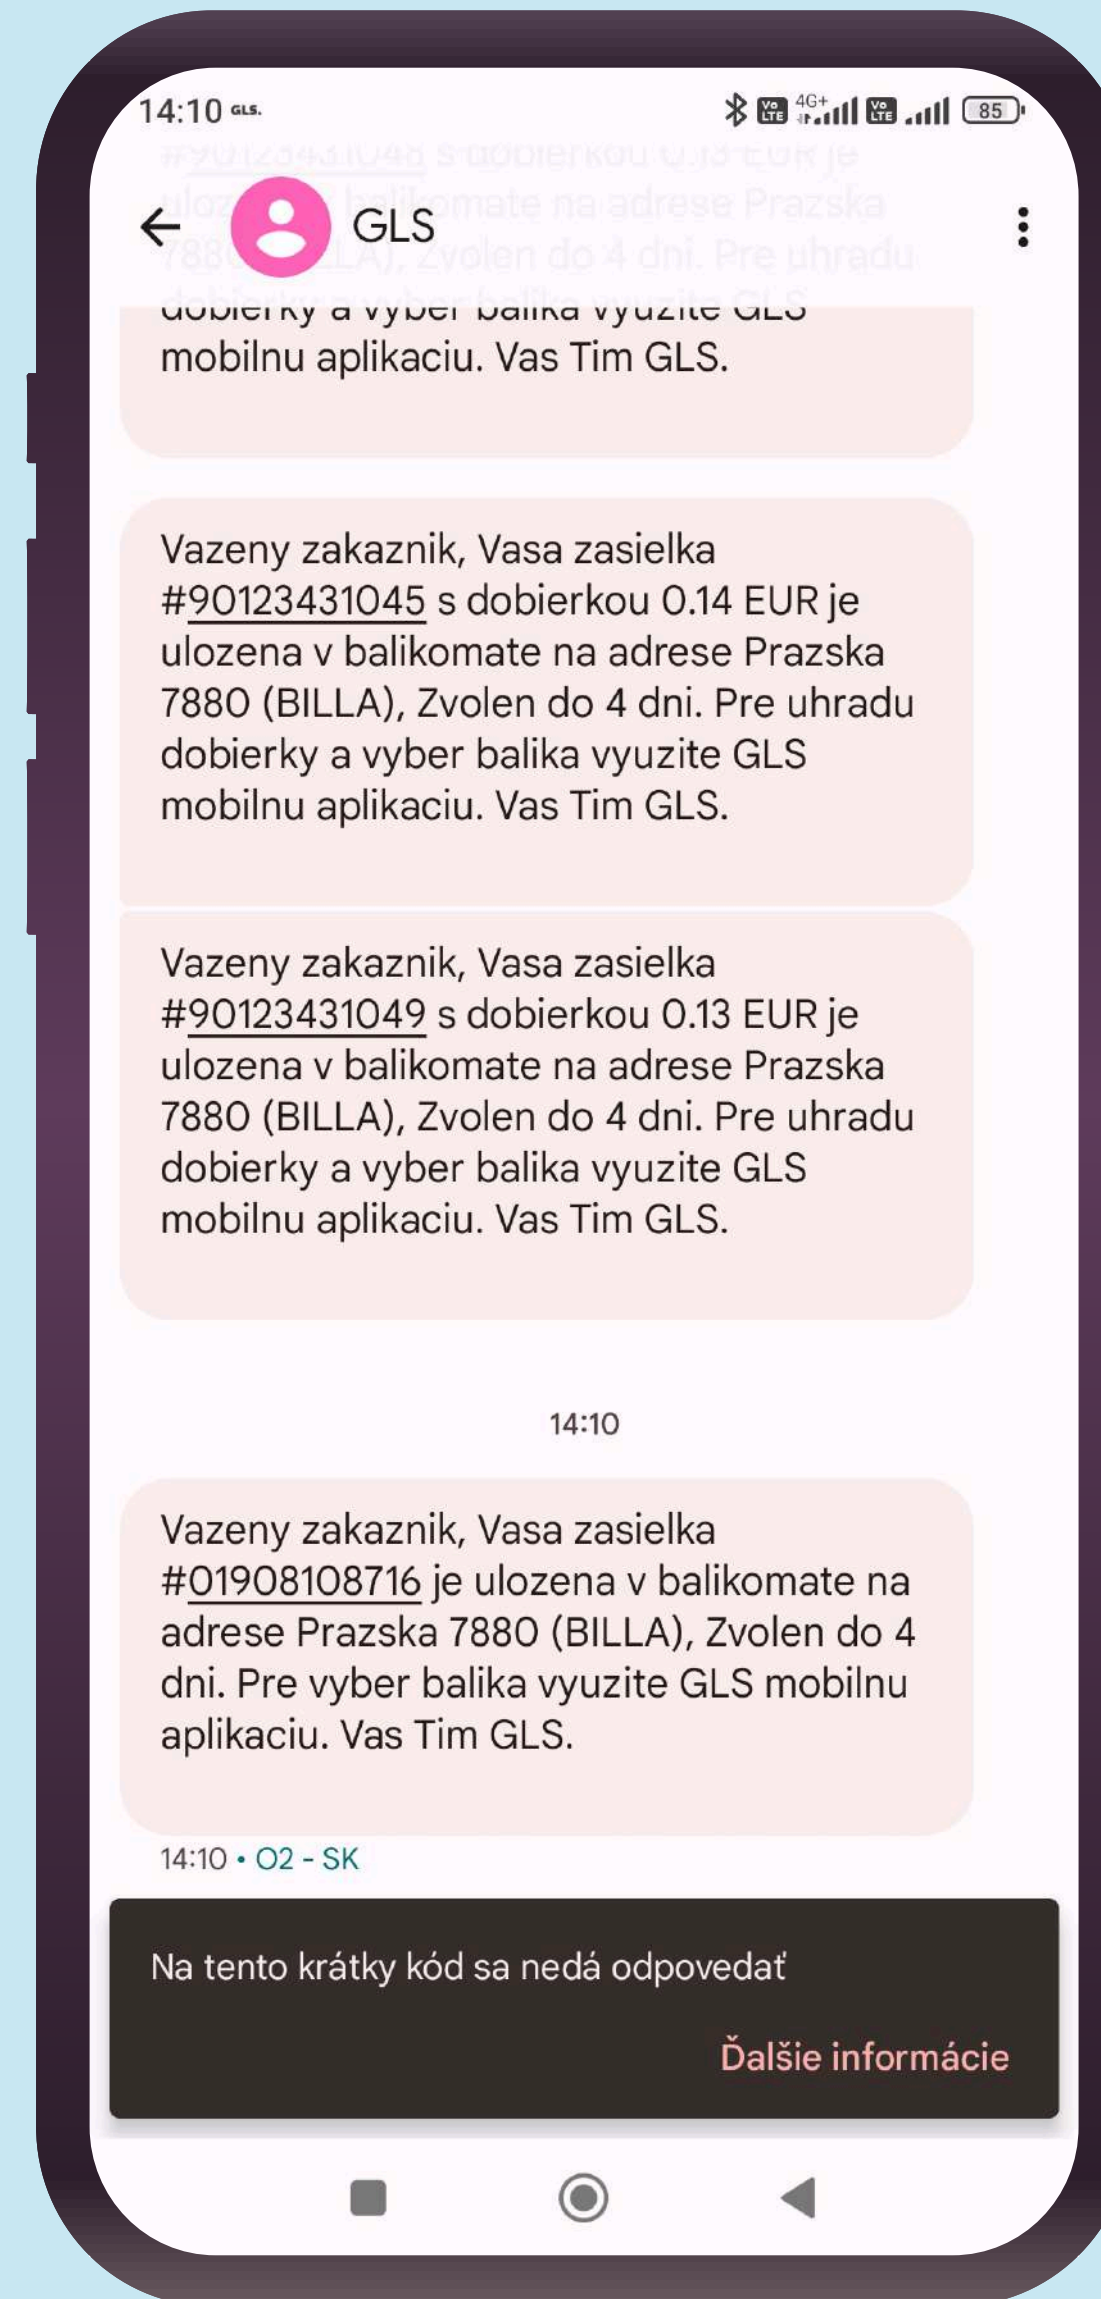

I will receive **an SMS**
or push notification
where will I pick up
my parcel at Parcel Locker

I can see my **delivered**
and shipped parcels

I click on delivered parcels
and see the **status of my parcel**

I have **location services** enabled,
bluetooth on and **internet access**
available

I click the button
PICK UP THE PARCEL

I OPEN THE BOX
and I will pick up the parcel

And the PARCEL is mine!

Thank you ●

↓ ●
For
downloading
our app