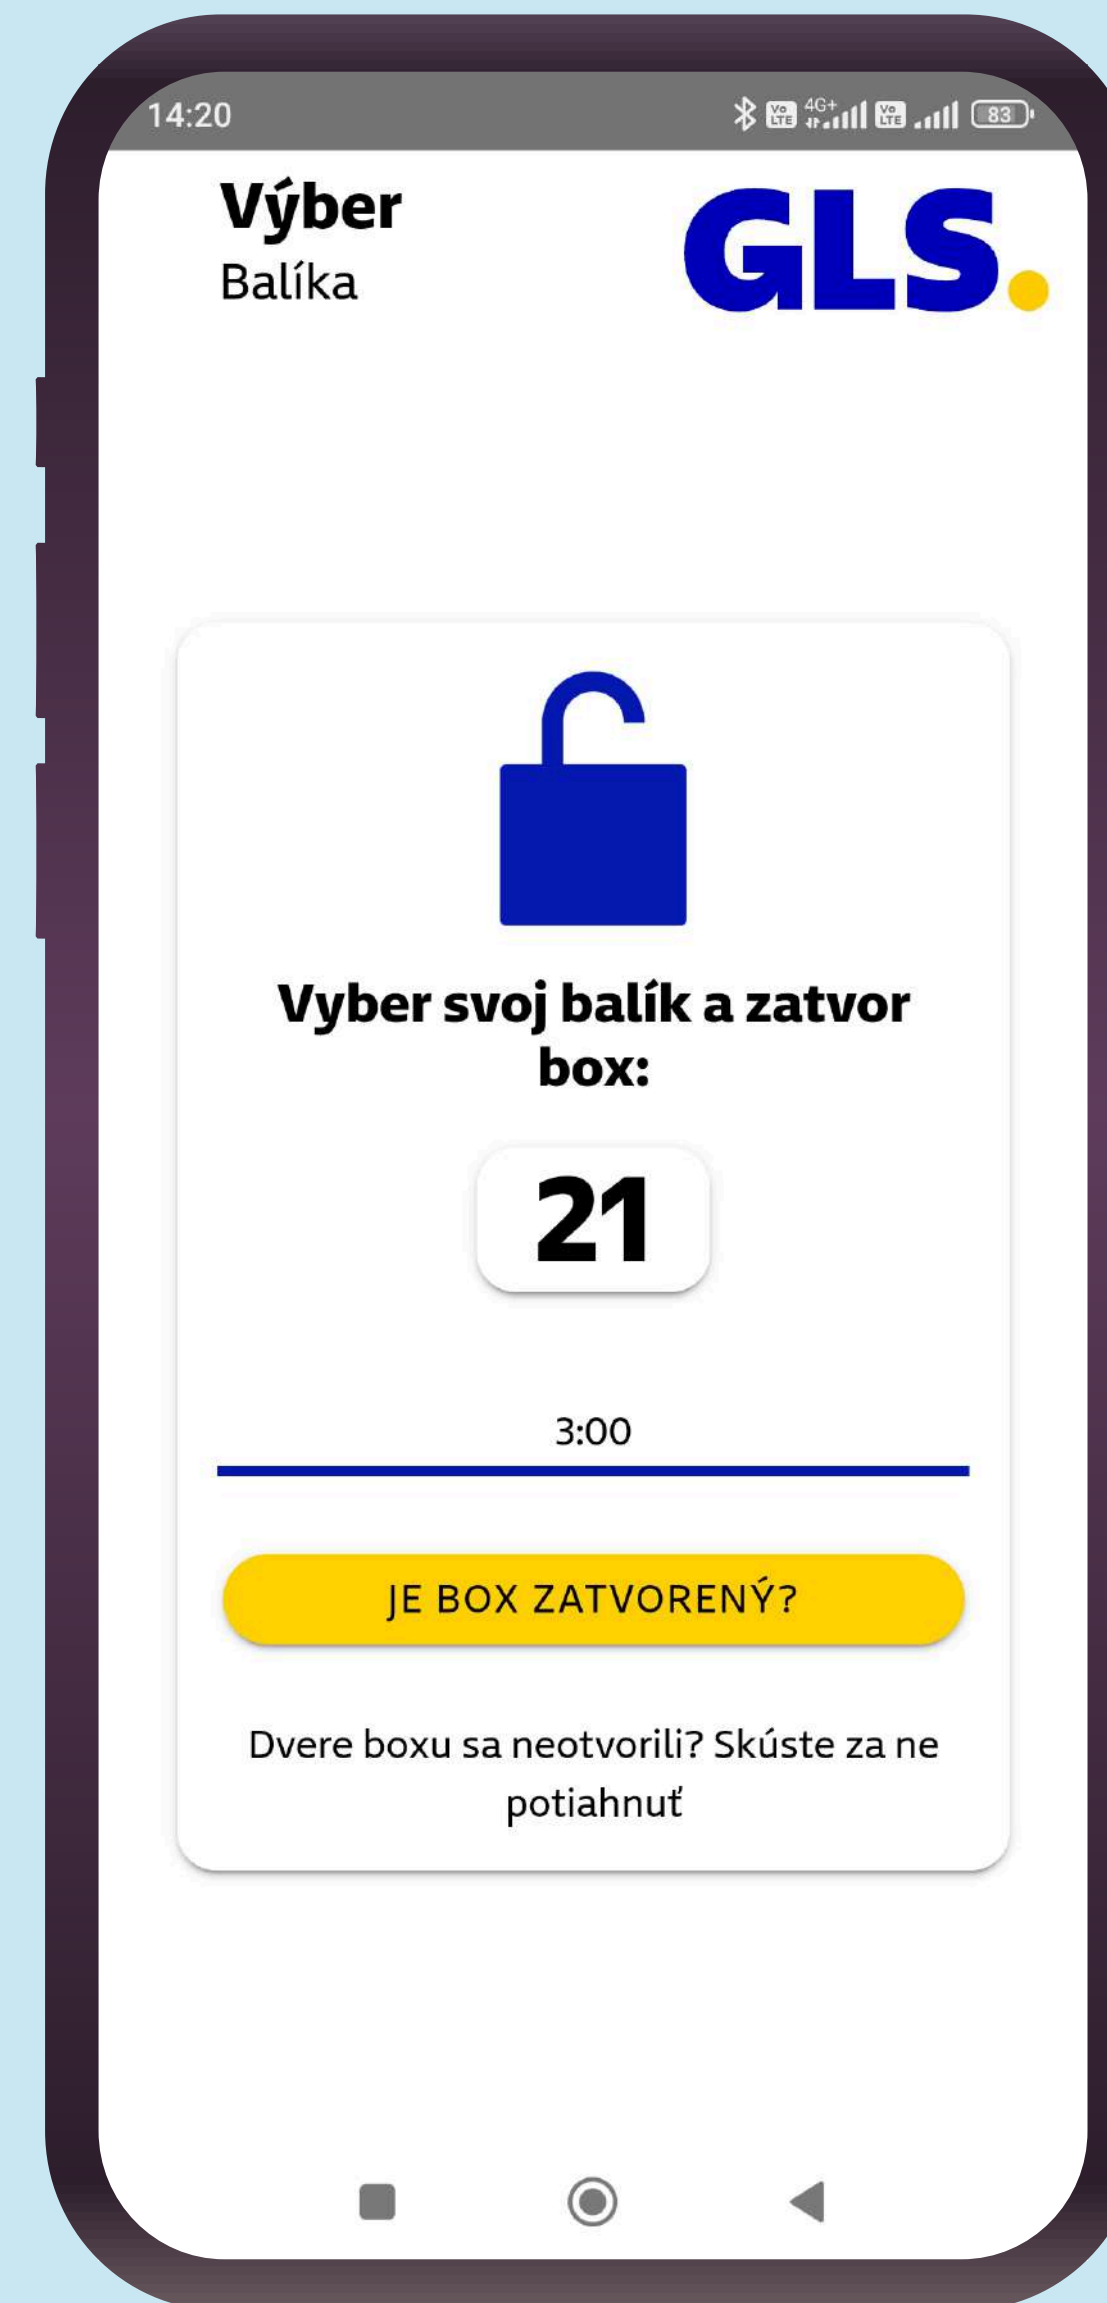

I will receive **an SMS**
or push notification
where will I pick up
my parcel at Parcel Locker

I can see my **delivered**
and shipped parcels

I click on delivered parcels
and see the **status of my parcel**

I have **location services** enabled,
bluetooth on and **internet access**
available

I click the button
PICK UP THE PARCEL

I OPEN THE BOX
and I will pick up the parcel

And the PARCEL is mine!

Thank you ●

↓ ●
For
downloading
our app