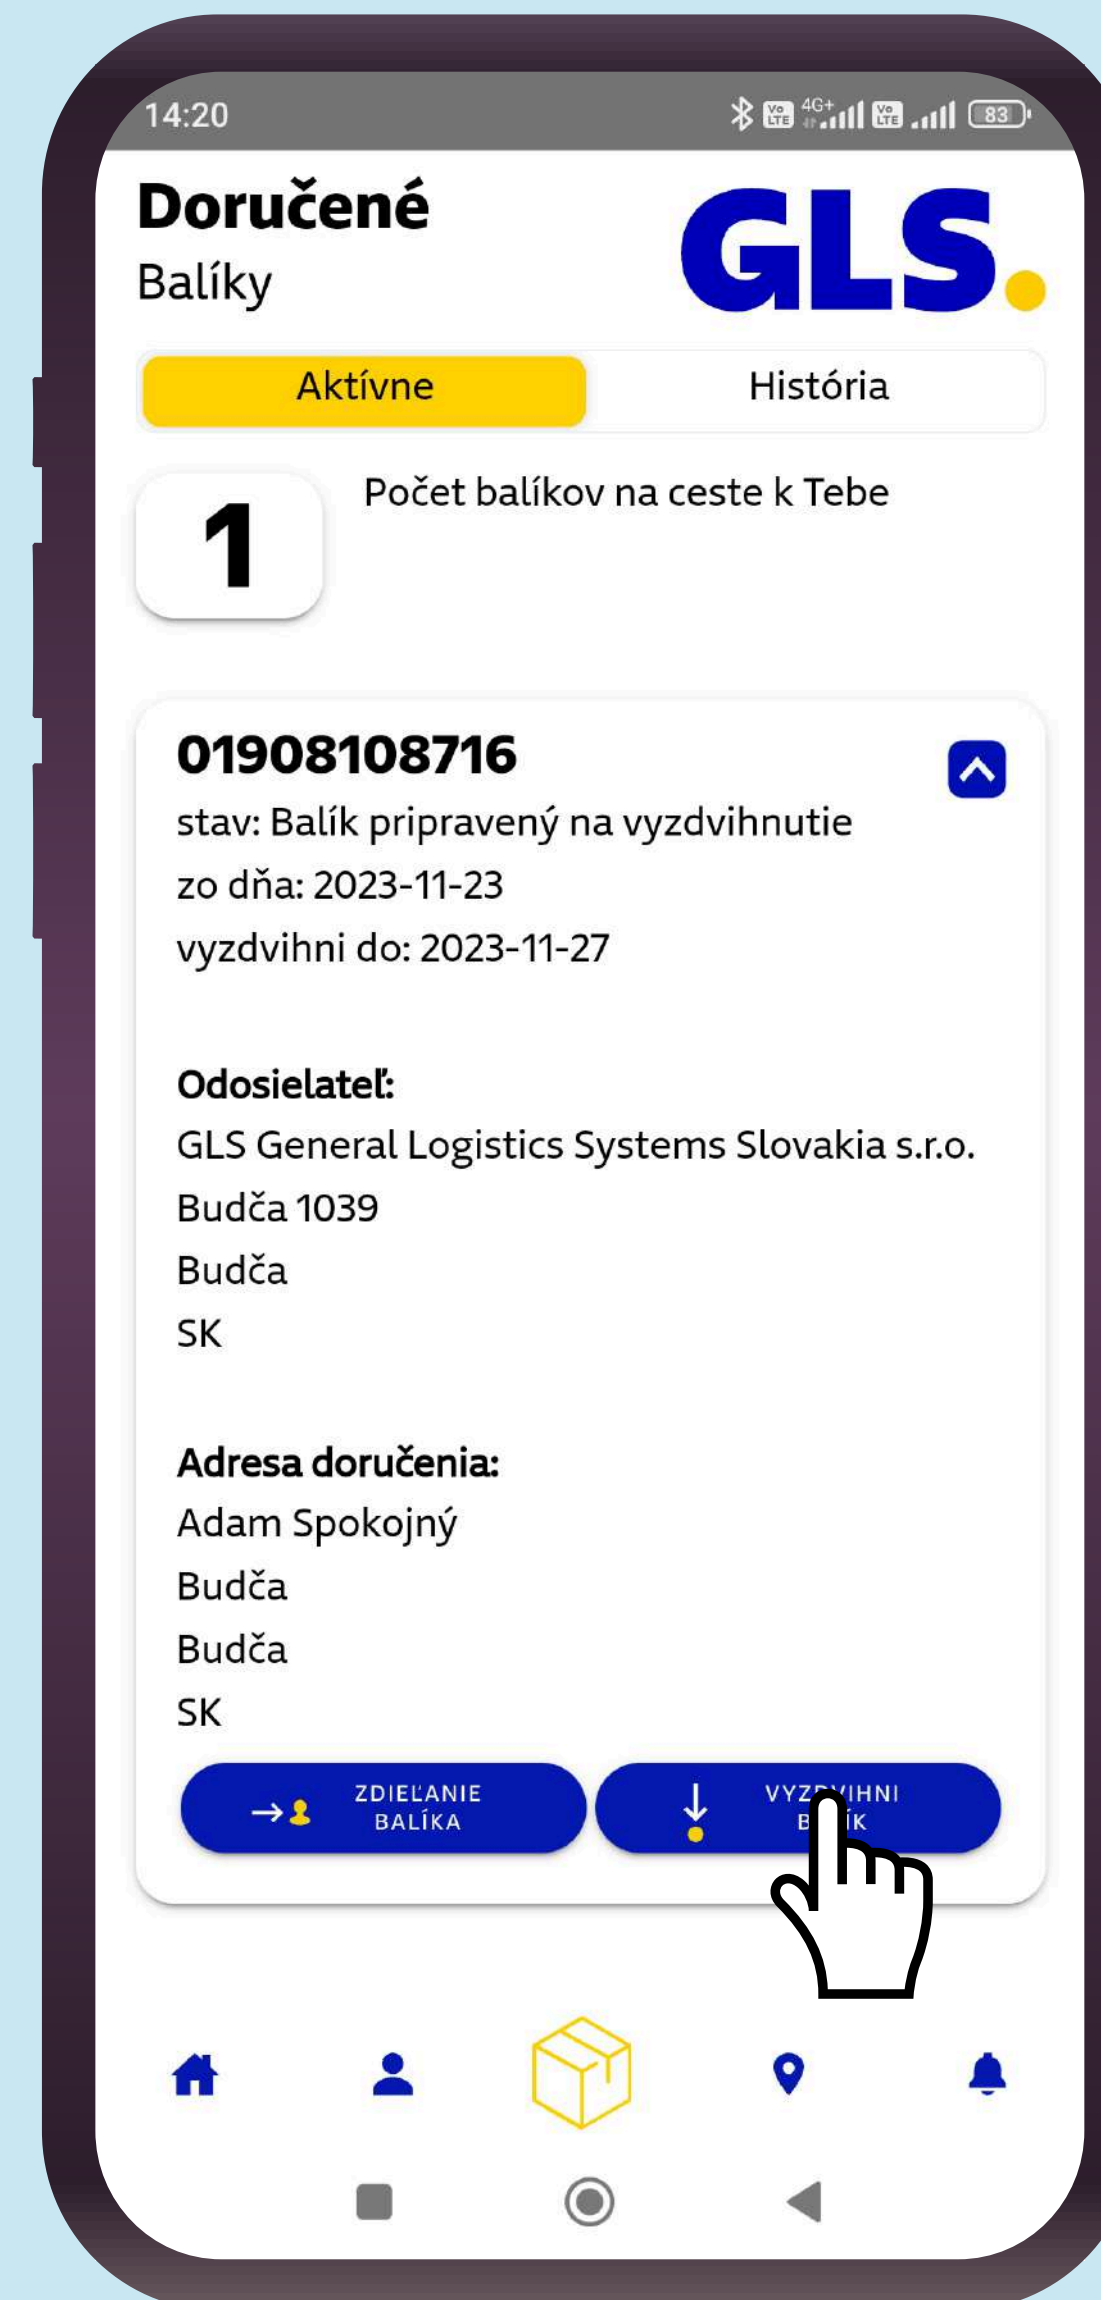

I will receive **an SMS**
or push notification
where will I pick up
my parcel at Parcel Locker

I can see my **delivered**
and shipped parcels

I click on delivered parcels
and see the **status of my parcel**

I have **location services** enabled,
bluetooth on and **internet access**
available

I click the button
PICK UP THE PARCEL

I OPEN THE BOX
and I will pick up the parcel

And the PARCEL is mine!

Thank you ●

↓ ●
For
downloading
our app